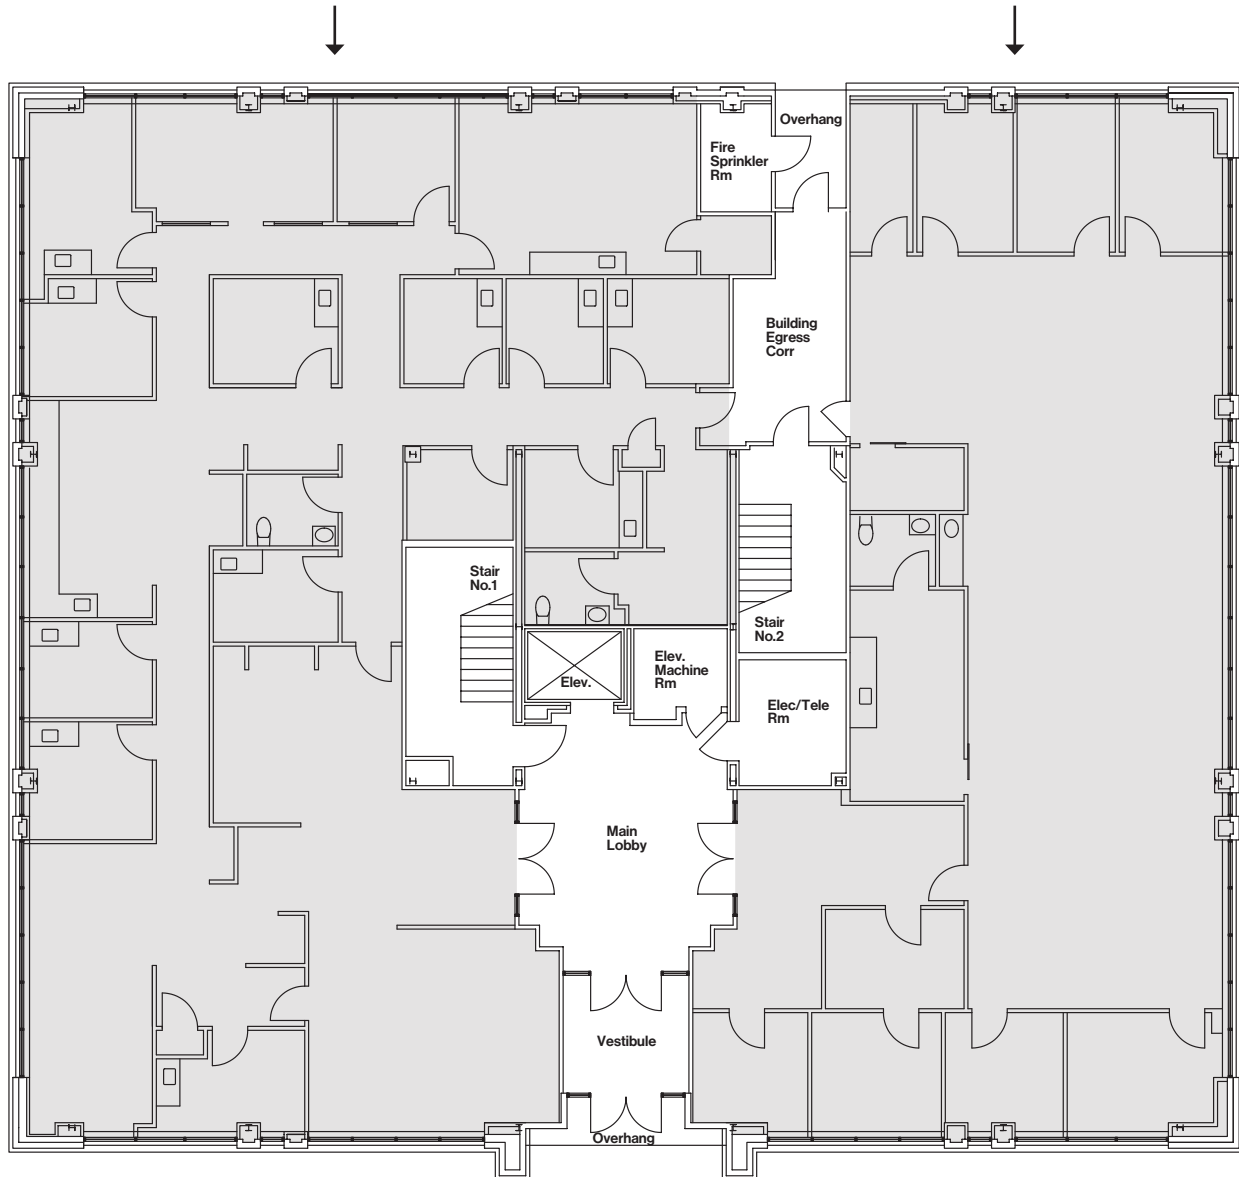

# Ashburn Farm II Professional Plaza

20925 Professional Plaza, Ashburn, VA 20147

FLOOR 1

AVAILABLE

LEASED

**SUITE 100**  
LEASED

**SUITE 110**  
LEASED

# Ashburn Farm II Professional Plaza

20925 Professional Plaza, Ashburn, VA 20147

FLOOR 2

AVAILABLE

LEASED

**SUITE 210**  
**2,437 SF**  
**VIEW SPACE**

**SUITE 220**  
**LEASED**

**SUITE 200**  
**2,720 SF**  
**VIEW SPACE**

# Ashburn Farm II Professional Plaza

20925 Professional Plaza, Ashburn, VA 20147

FLOOR 3

AVAILABLE

LEASED

**SUITE 320**  
LEASED

**SUITE 330**  
LEASED

**SUITE 310**  
LEASED

**SUITE 340**  
2,020 SF

**SUITE 300**  
LEASED