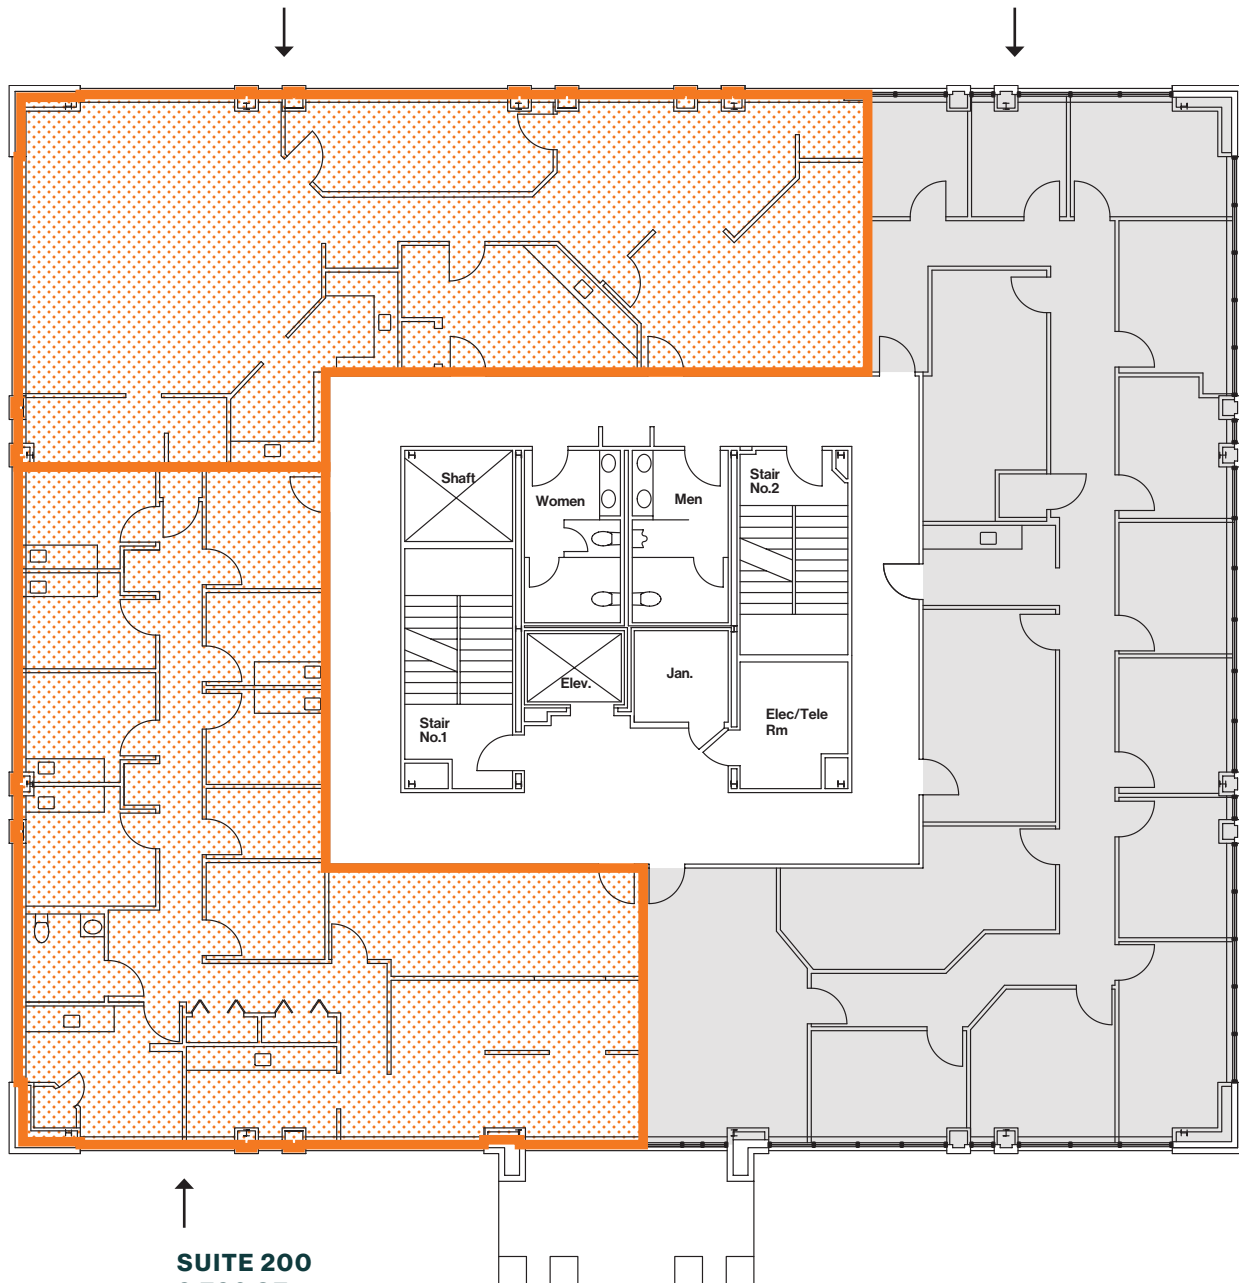

# Ashburn Farm II Professional Plaza

20925 Professional Plaza, Ashburn, VA 20147

FLOOR 1

AVAILABLE

LEASED

**SUITE 100**  
LEASED

**SUITE 110**  
LEASED

# Ashburn Farm II Professional Plaza

20925 Professional Plaza, Ashburn, VA 20147

FLOOR 2

AVAILABLE

LEASED

**SUITE 210**  
**2,437 SF**  
**VIEW SPACE**

**SUITE 220**  
**LEASED**

**SUITE 200**  
**2,720 SF**  
**VIEW SPACE**

# Ashburn Farm II Professional Plaza

20925 Professional Plaza, Ashburn, VA 20147

FLOOR 3

AVAILABLE

LEASED

**SUITE 320**  
LEASED

**SUITE 330**  
LEASED

**SUITE 310**  
LEASED

**SUITE 340**  
2,020 SF

**SUITE 300**  
LEASED