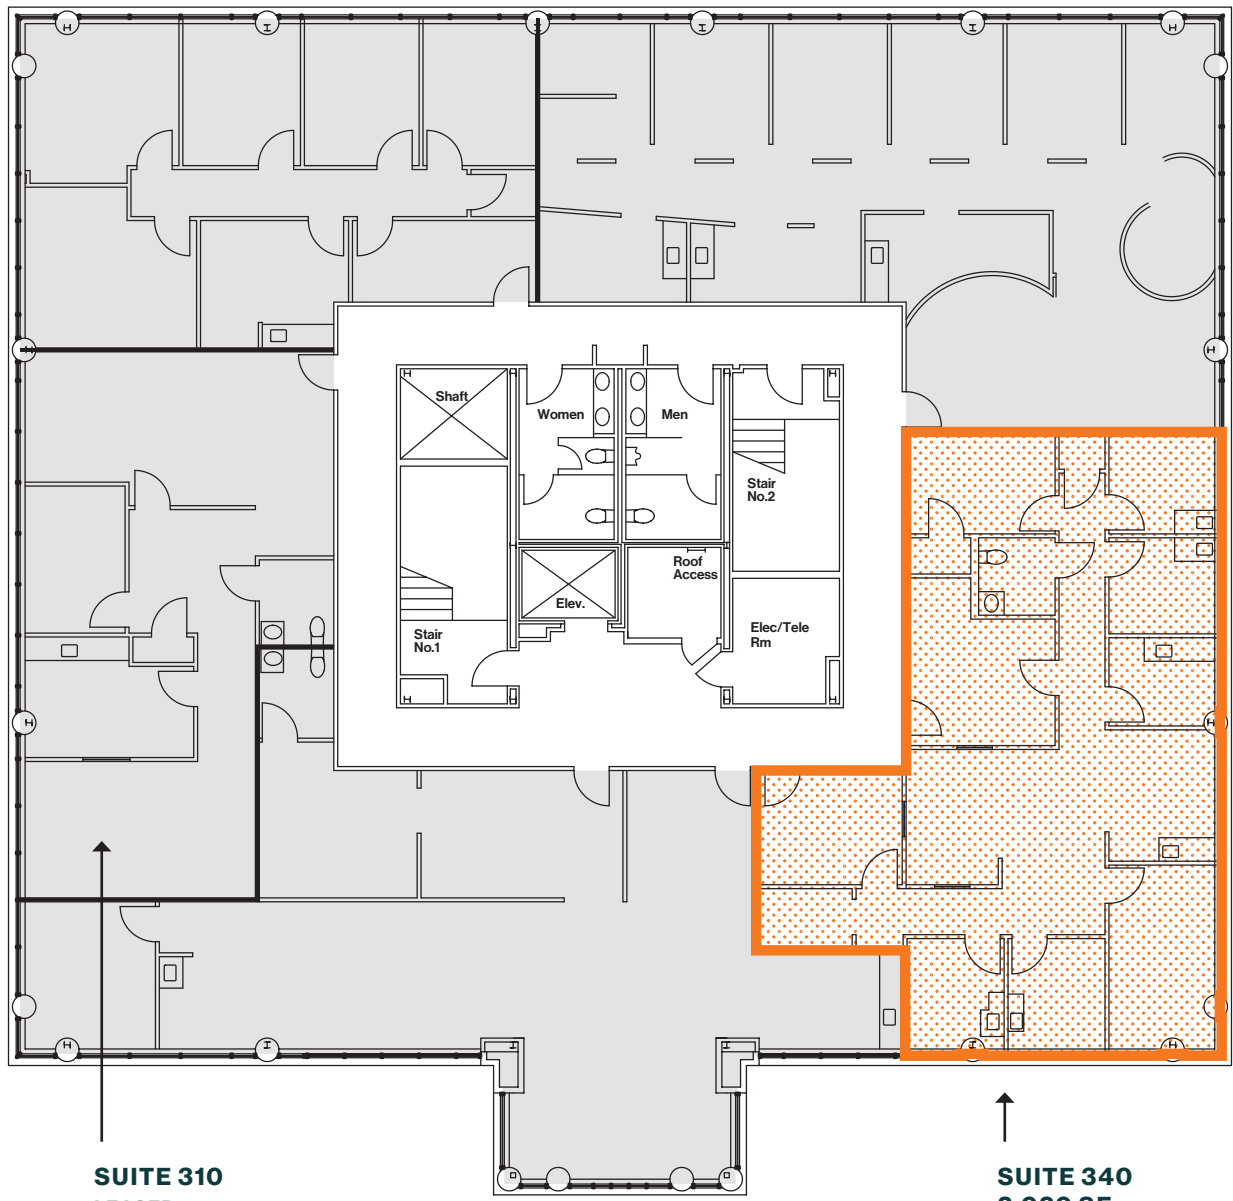

# Ashburn Farm II Professional Plaza

20925 Professional Plaza, Ashburn, VA 20147

FLOOR 2

AVAILABLE

LEASED

**SUITE 210**  
**2,437 SF**  
**VIEW SPACE**

**SUITE 220**  
**LEASED**

**SUITE 200**  
**2,720 SF**  
**VIEW SPACE**

# Ashburn Farm II Professional Plaza

20925 Professional Plaza, Ashburn, VA 20147

FLOOR 3

AVAILABLE

LEASED

**SUITE 320**  
LEASED

**SUITE 330**  
LEASED

**SUITE 310**  
LEASED

**SUITE 340**  
2,020 SF

**SUITE 300**  
LEASED