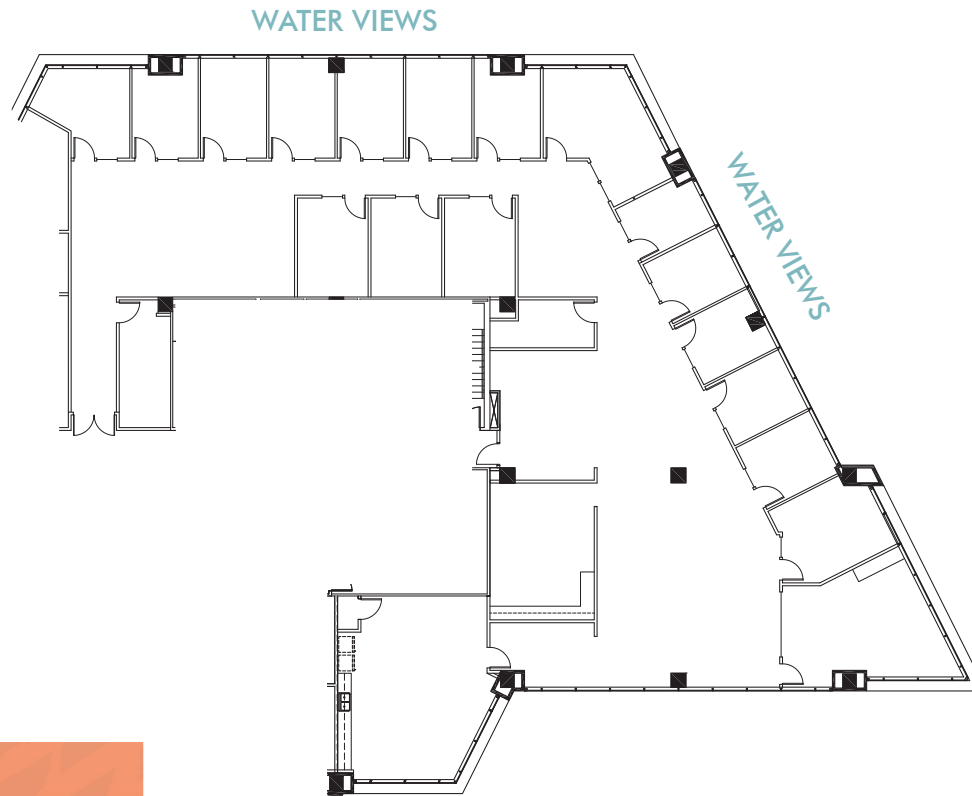

# ROCKY POINT CENTRE

3030 N Rocky Point Drive - Tampa, FL

Partial 2nd Floor: Suite 240

**8,569 RSF**