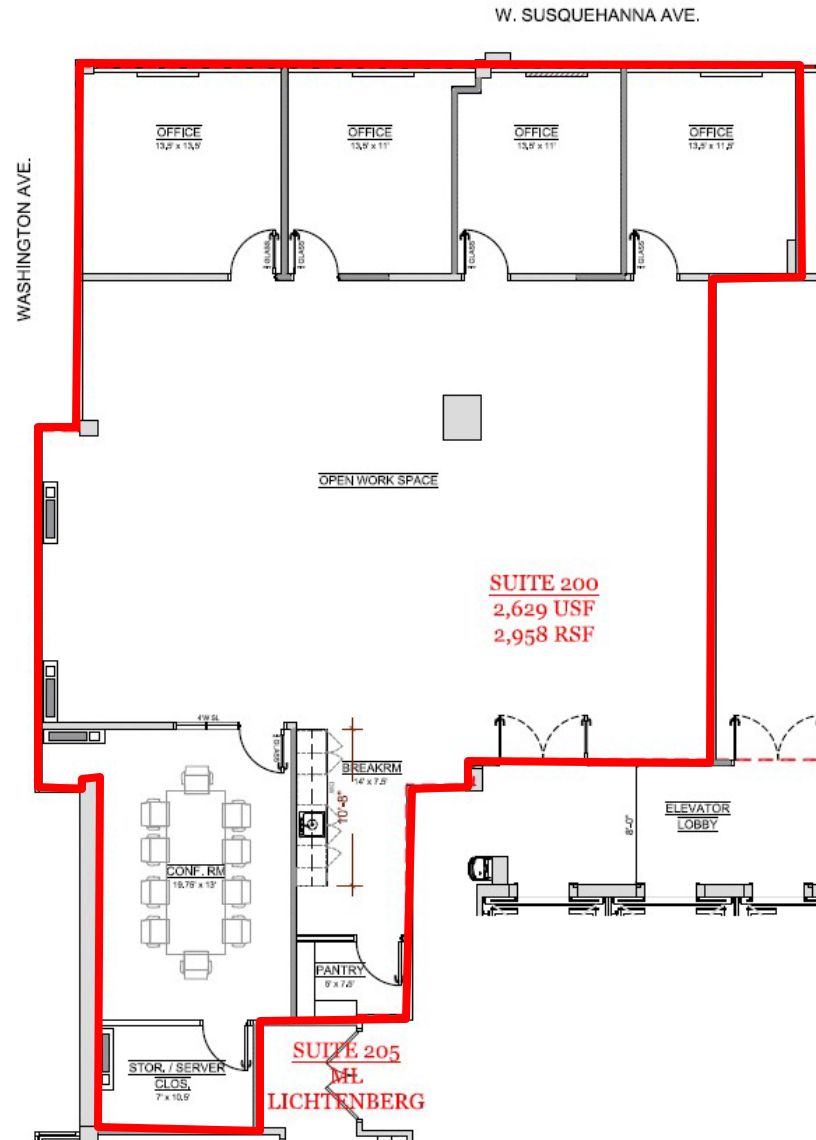

FOR LEASE
215 Washington Ave
Suite 200
2,958 RSF

For more information, contact:

Cushman & Wakefield

One East Pratt Street, Suite 700
Baltimore, MD 21202

T: +1 410 752 4285

cushmanwakefield.com