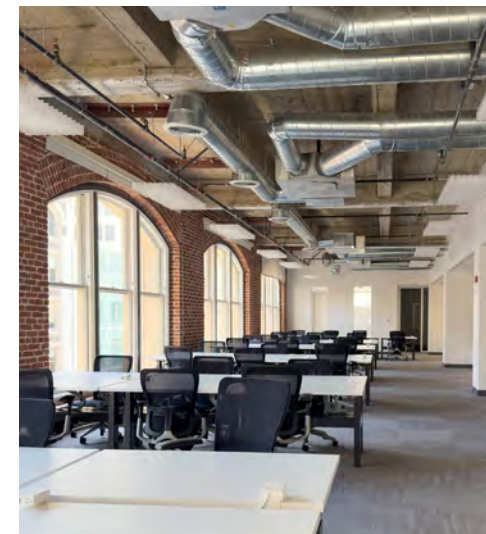

Suite 600 – Creative & Furnished

8,318 RSF

- Partially exposed ceiling with exposed brick
- 7 offices / meeting rooms
- 2 large conference rooms
- Kitchen with built-in island
- 46 sit/stand workstations in place (can accommodate more)
- Available now