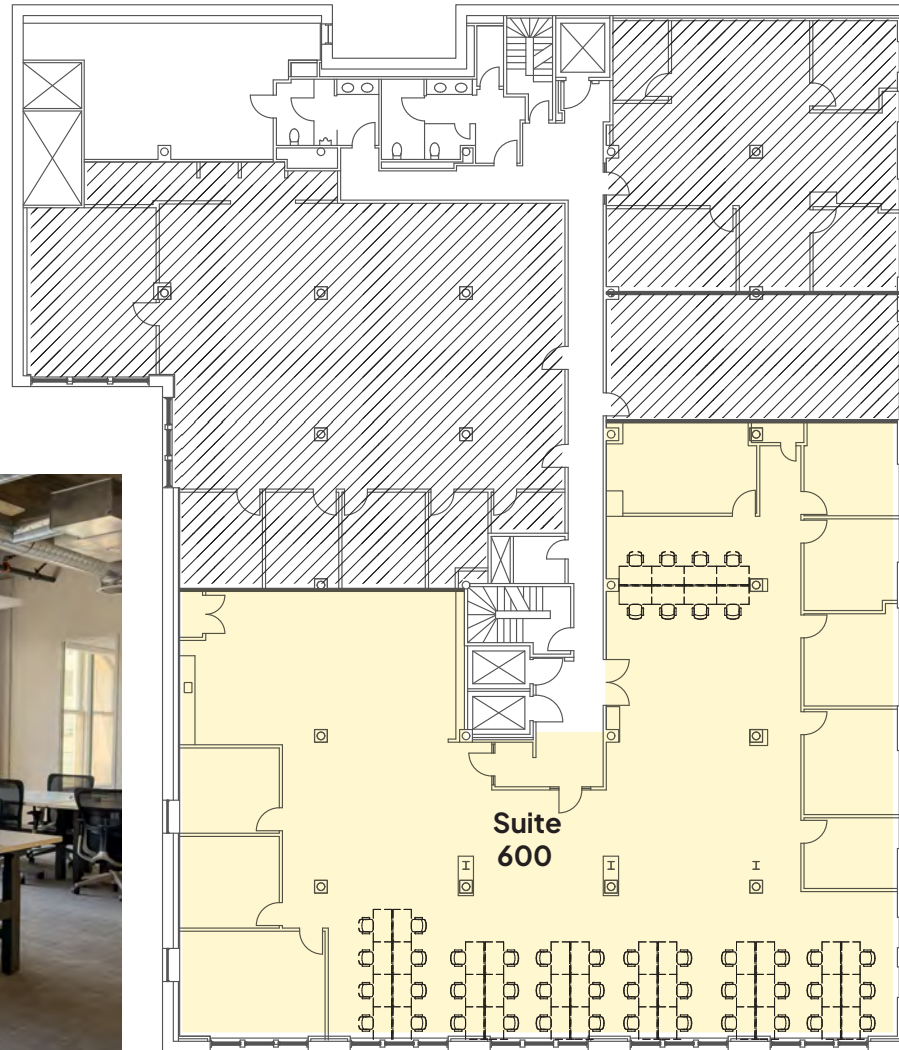

Suite 600 – Creative & Furnished

8,318 RSF

- Partially exposed ceiling with exposed brick
- 7 offices / meeting rooms
- 2 large conference rooms
- Kitchen with built-in island
- 46 sit/stand workstations in place (can accommodate more)
- Available now