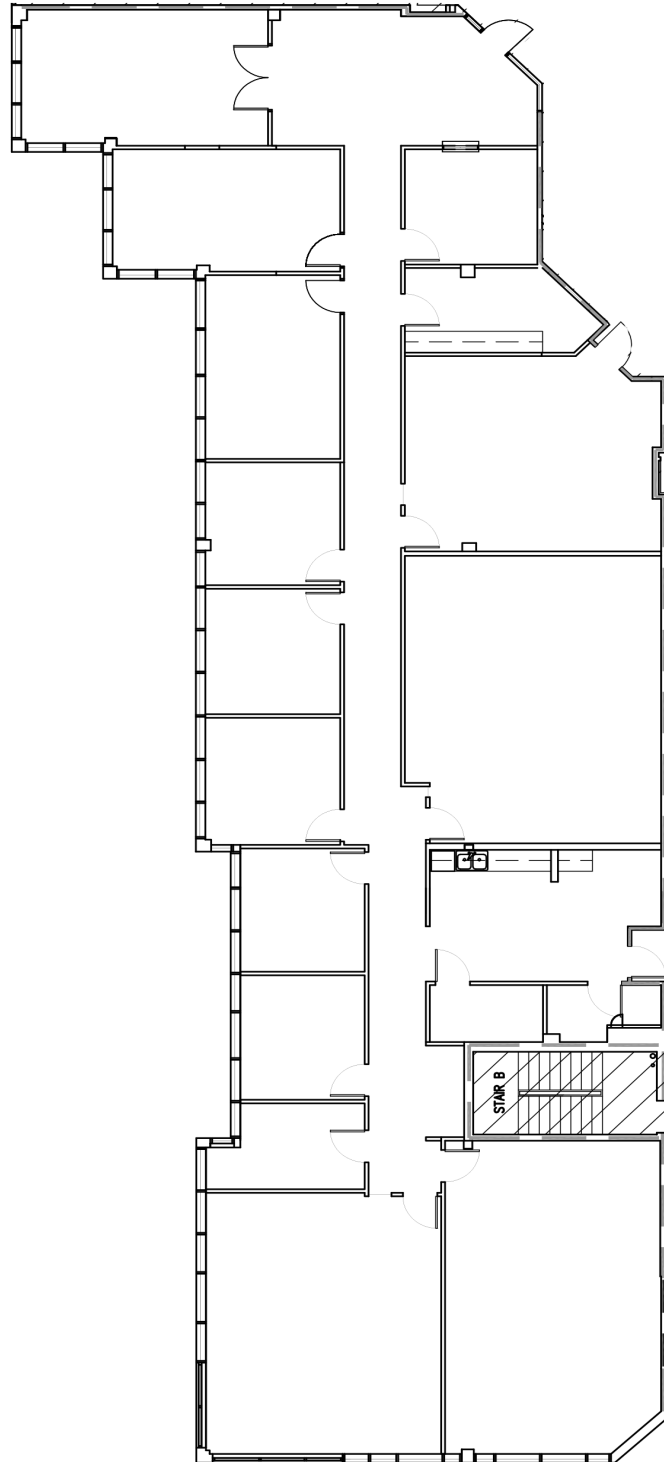

**Suite 102**  
**6,162 sf**

Sunforest II  
5110 Sunforest Drive  
Tampa, FL 33634

**Get more  
information**

**Clay Witherspoon**  
Managing Director | Principal  
+1 813 444 0626

**Laurie Hynes**  
Sr. Client Services Coordinator  
+1 813 444 0621

**AVISON  
YOUNG**