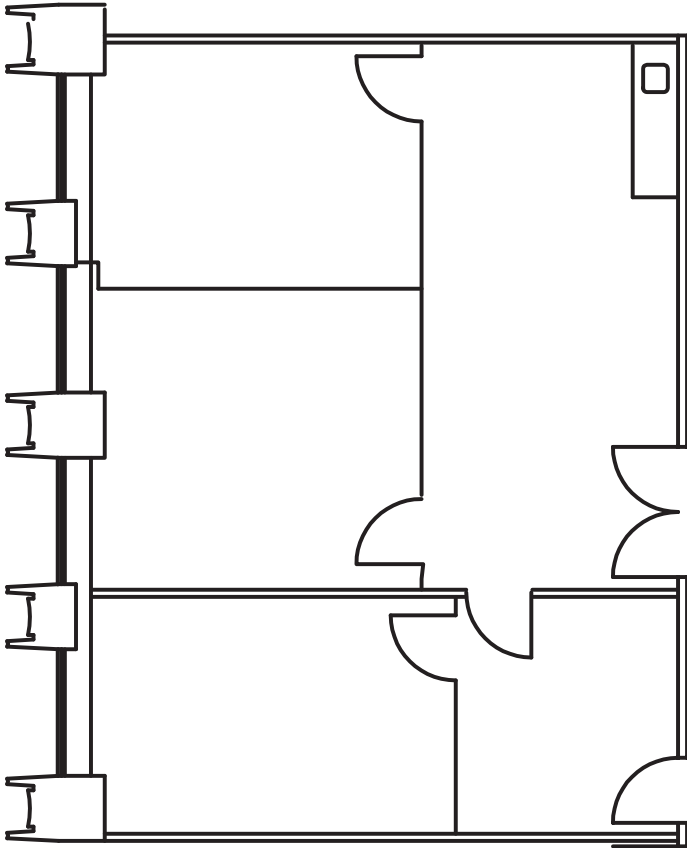

SUITE 1030

1,381 rsf | available now

44
MONTGOMERY

- 3 private offices
- Kitchen
- Open area

Kelly Glass
415 322 5062
kelly.glass@avisonyoung.com
Re Lic: 01335179

Colton Hanley
415 301 3181
colton.hanley@avisonyoung.com
Re Lic: 02089768