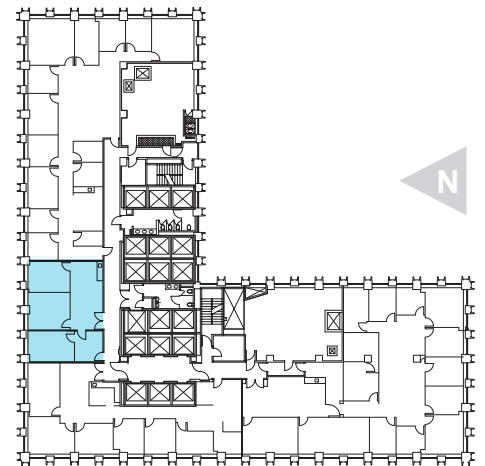

SUITE 1030

1,381 rsf | available now

44
MONTGOMERY

- 3 private offices
- Kitchen
- Open area

Kelly Glass
415 322 5062
kelly.glass@avisonyoung.com
Re Lic: 01335179

Colton Hanley
415 301 3181
colton.hanley@avisonyoung.com
Re Lic: 02089768