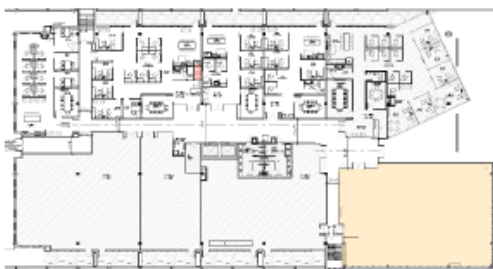

PALMETTO CENTRAL

Suite 305

4,916 SF

1489 W PALMETTO PARK ROAD, BOCA RATON, FL

Contact

John Criddle

Executive Vice President
+1 561 283 5176
john.criddle@cbre.com

Joseph Freitas