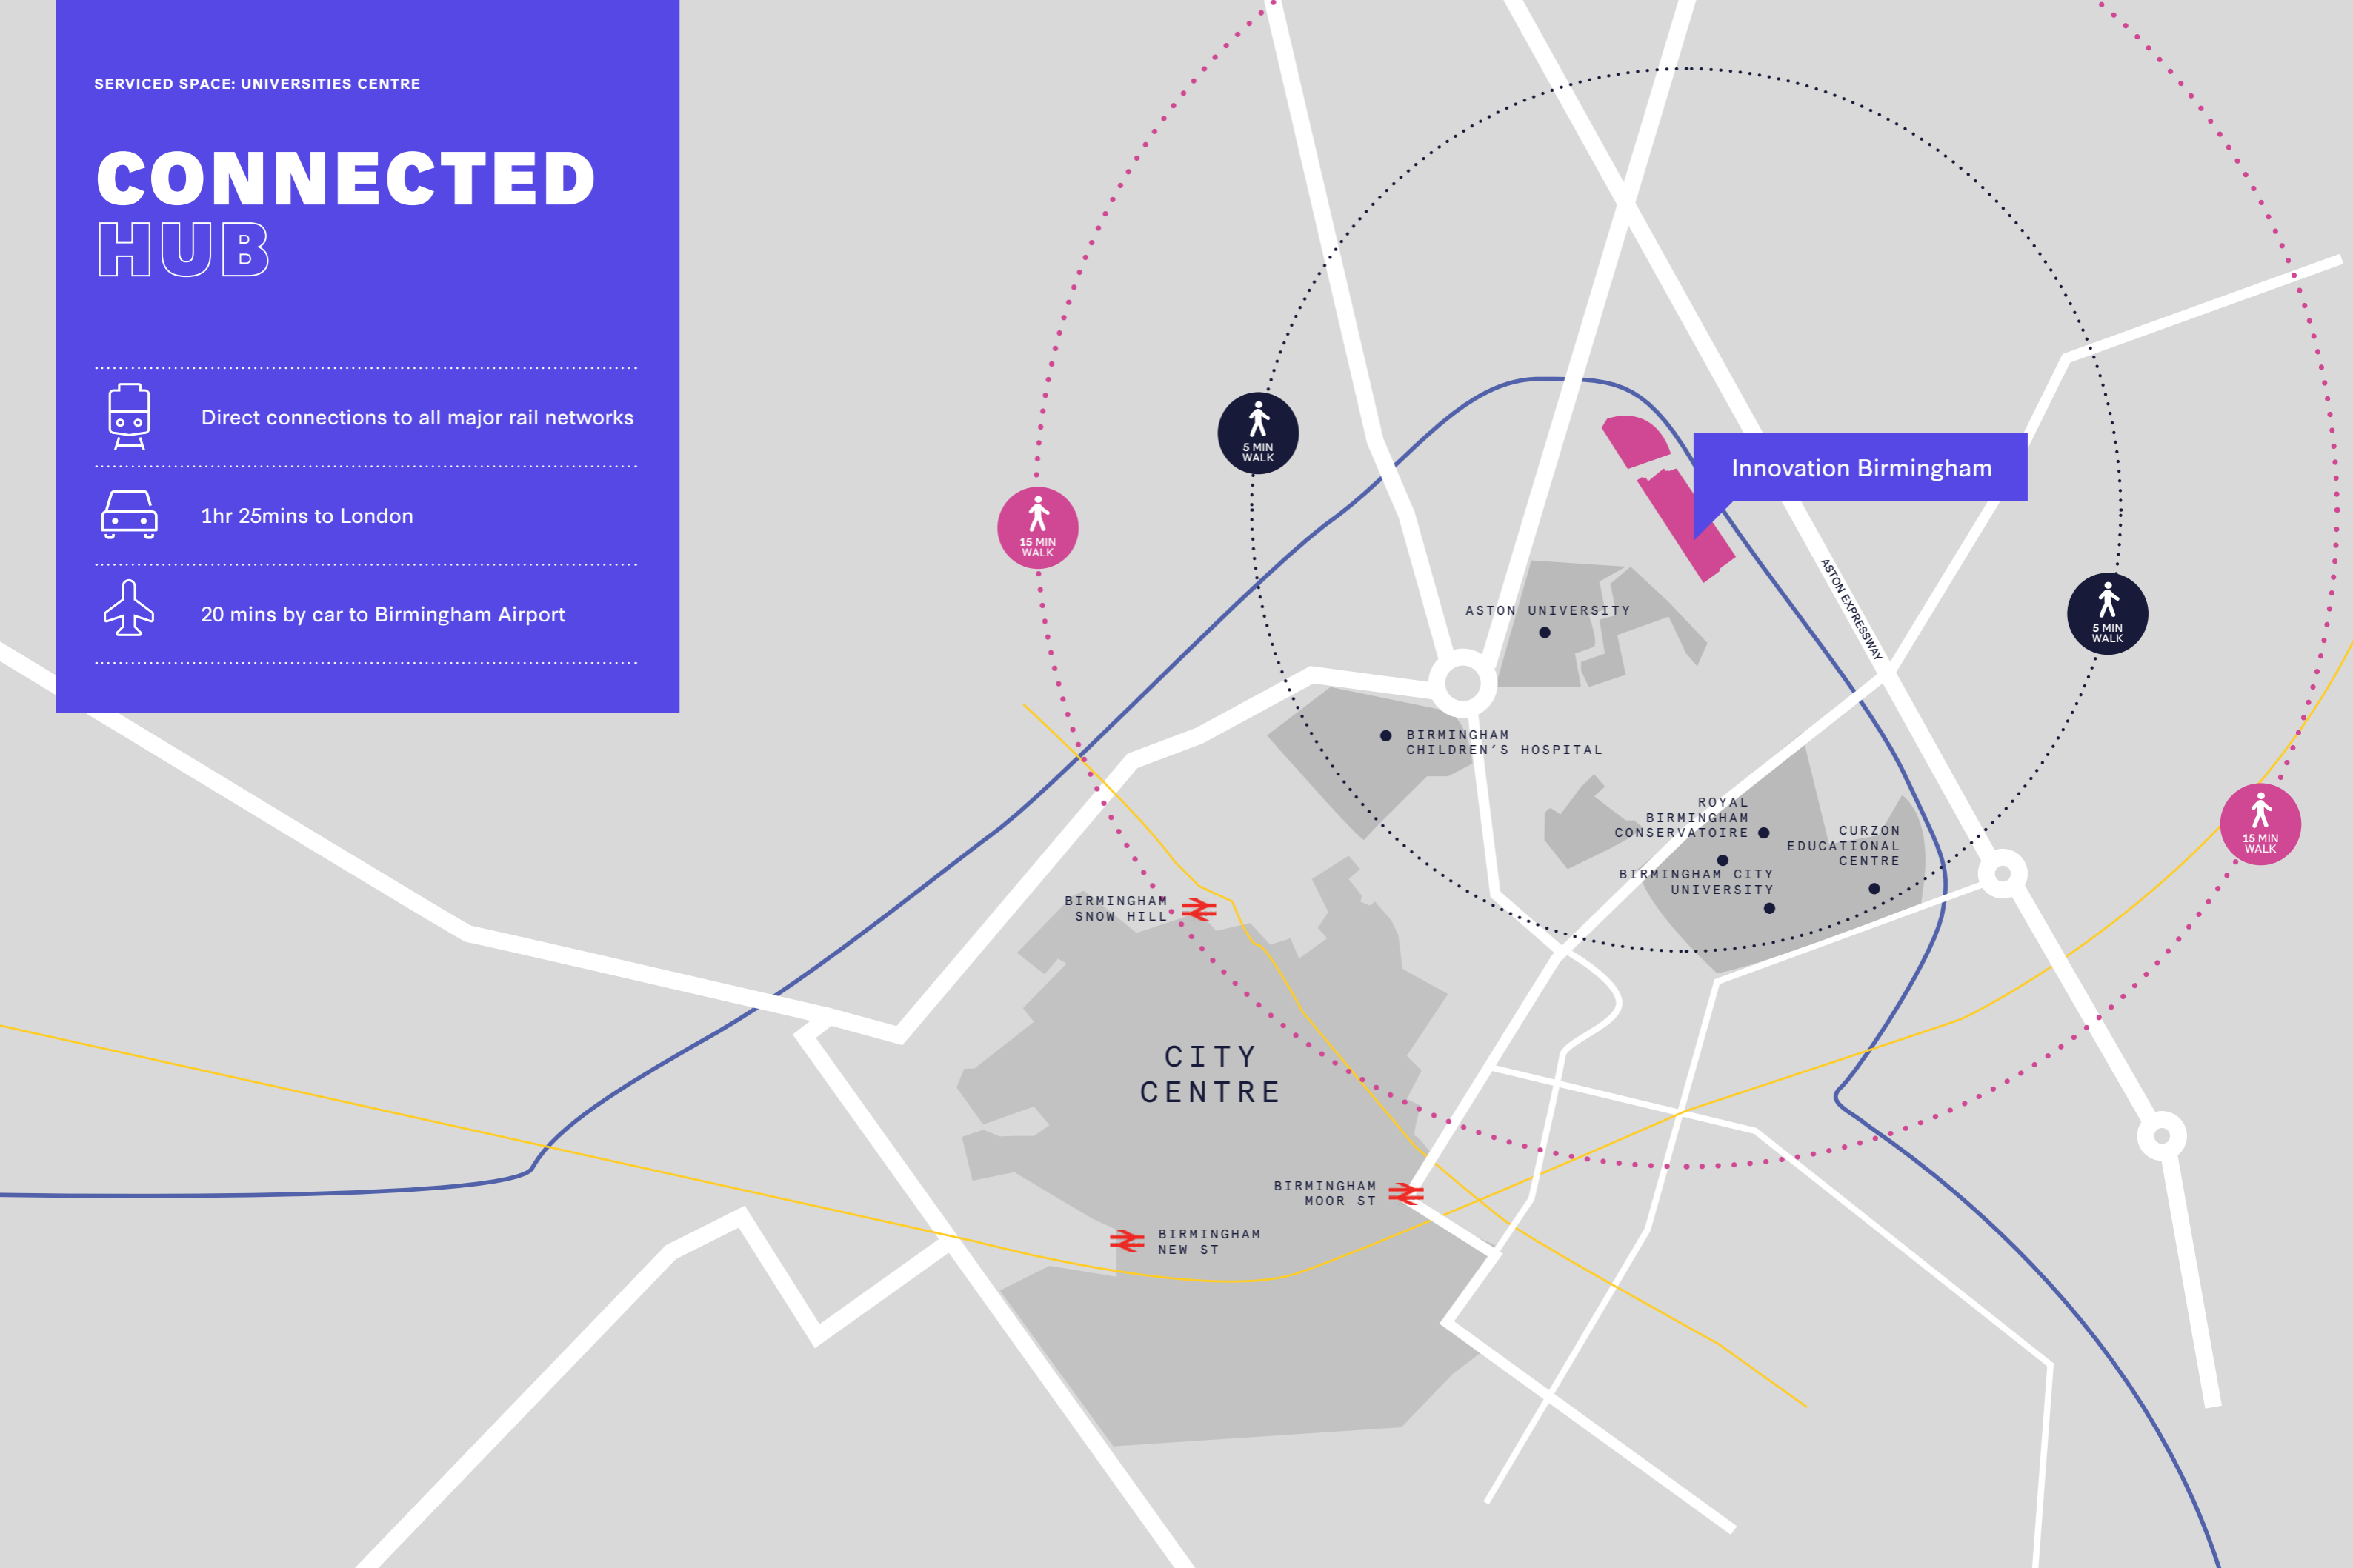

SERVICED SPACE: UNIVERSITIES CENTRE

CONNECTED HUB

Direct connections to all major rail networks

1hr 25mins to London

20 mins by car to Birmingham Airport

SERVICED SPACE AT INNOVATION BIRMINGHAM

Whether you need a private office for a couple of people or a larger space for your business to expand into, our serviced offices are the perfect solution.