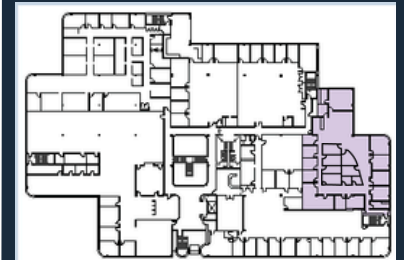

Second Floor | Suite 260

Two Corporation Way,
Centennial Park
Peabody, MA

Second Floor Suite 260
6,663 SF

Available

CP
COMBINED PROPERTIES

Since 1935

*A full service real estate firm.
Creating Better Places to Live,
Work, and Play.*