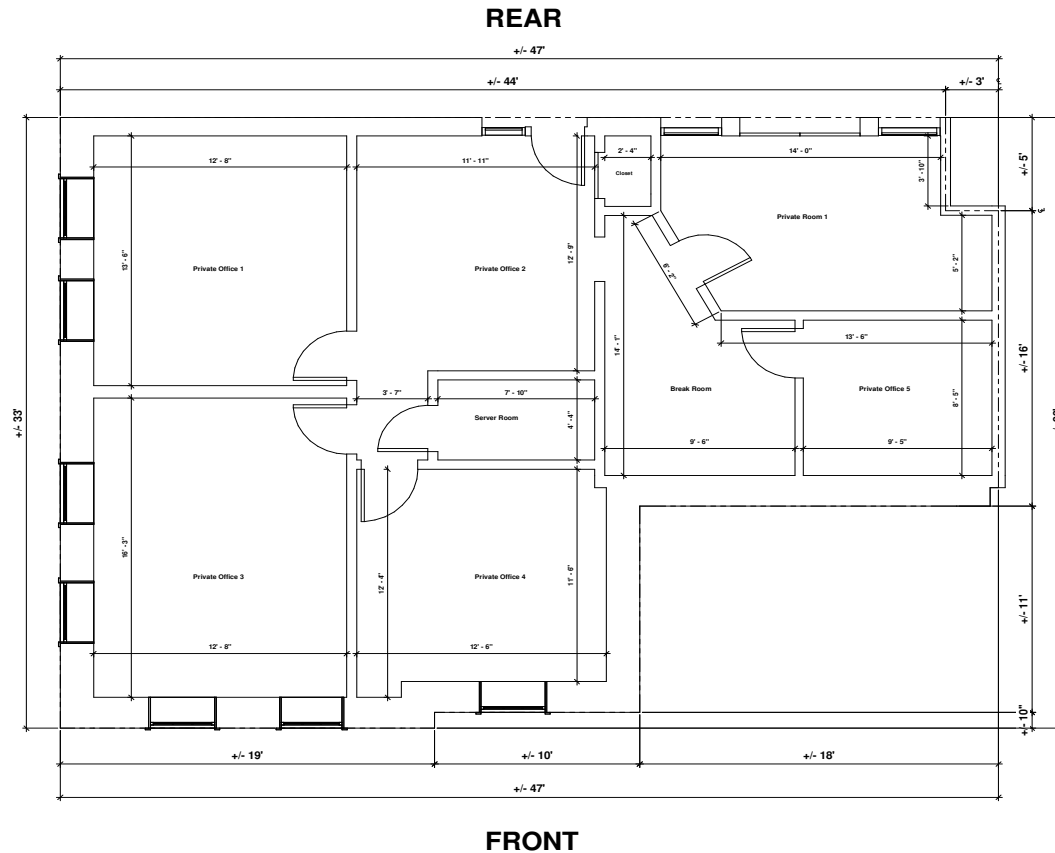

2nd Floor - Suite 200

1,311 RSF

1304 S De Soto Avenue,
Tampa, FL 33606

Contact:

Kristin Kenney
Vice President
813 273 8483
kristin.kenney@cbre.com