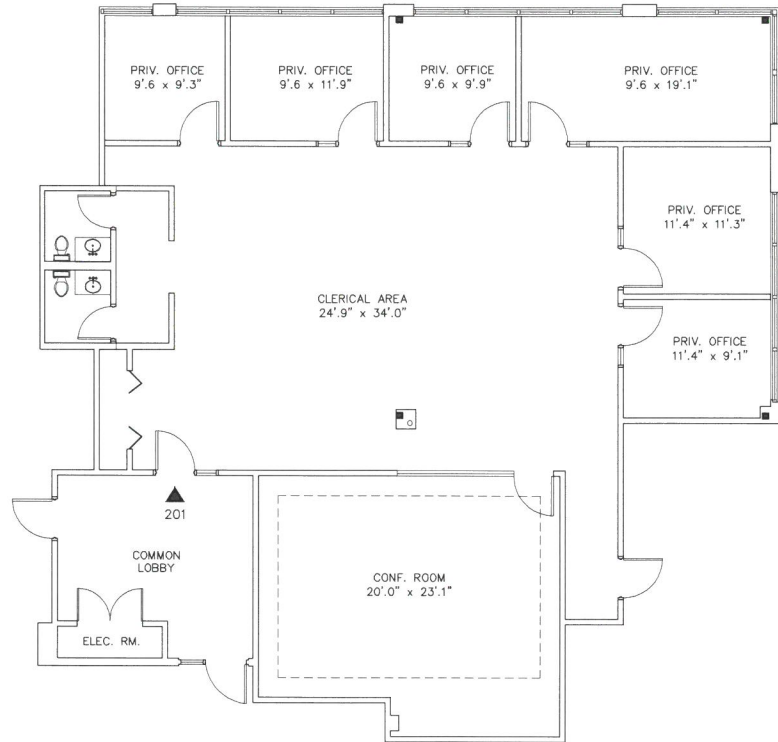

Ledgewood Place

200 Ledgewood Place, Rockland, Mass

781.982.1144 x1
781.982.1191 (fax)
Mailing Address:
POB 850330
Braintree, Ma 02185-0330
www.fpgiglio.com

AREA MAP

(SUBJECT SPACE IS SHADED)

200 Ledgewood Place
Suite 201 - 2,640 rsf