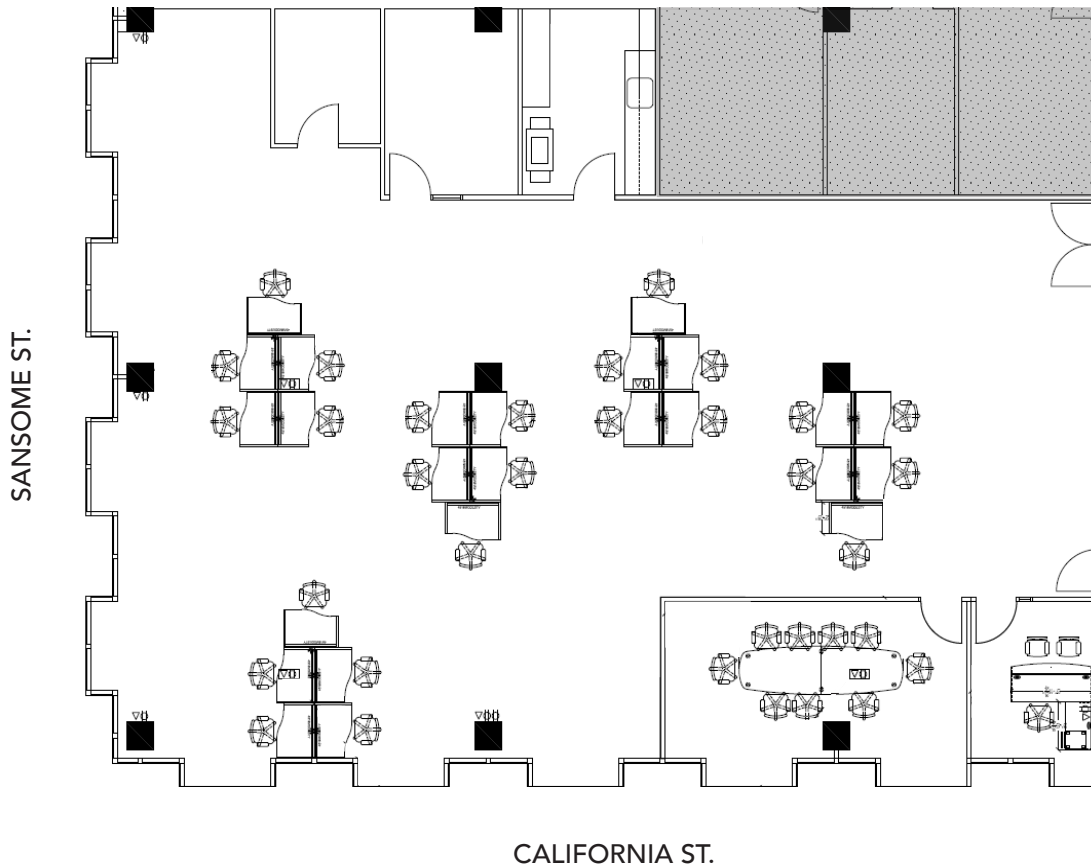

# Suite 1300 - 4,498 SF

## Suite 1300

**Available now**

- Mostly open floorplan
- FF&E available
- 3 office/meeting rooms
- Kitchen
- Great natural light