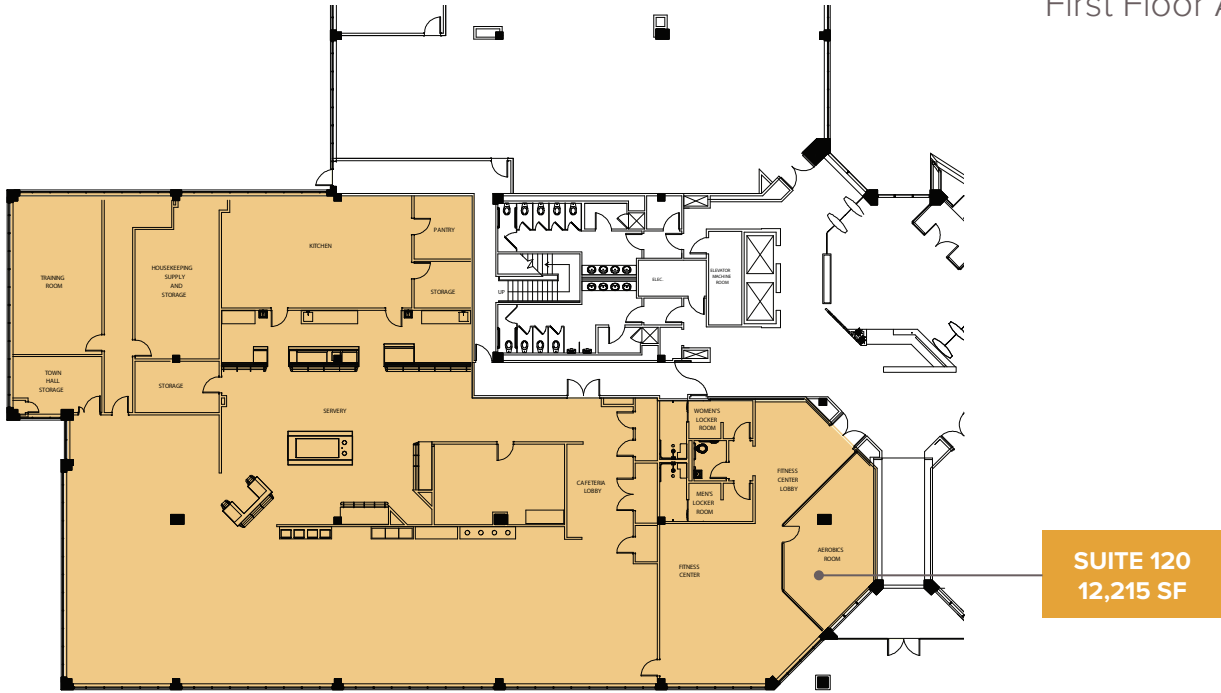

CHESTERBROOK

965

CHESTERBROOK BLVD

First Floor Availabilities

JLL | Jones Lang LaSalle Brokerage, Inc.
550 Swedesford Road, Suite 260
Wayne, PA 19087

Doug Newbert
610.249.2273
doug.newbert@jll.com

Mike MacCroy
610.249.2270
mike.maccroy@jll.com