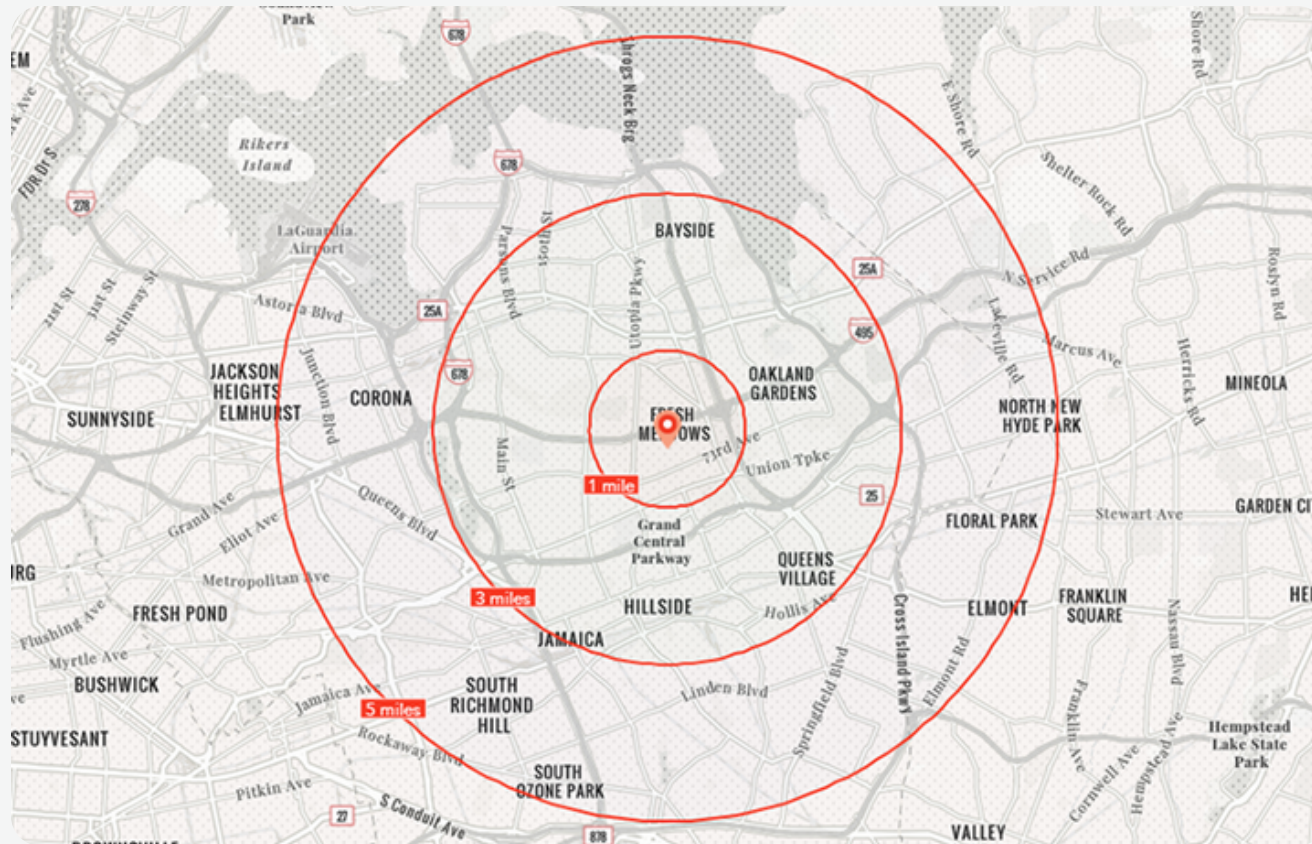

Fresh Meadows Place

6118 190th Street, Fresh Meadows, NY 11365

Fresh Meadows Place is located at the intersection of 188th Street and the Horace Harding Expressway in Fresh Meadows, New York. Anchored by Kohl's, and AMC Theatres, this large multi-tenant shopping and entertainment destination includes various retail options, fast-casual restaurants, services and more with convenient parking in a densely populated neighborhood.

Highlights

Queens
County

New York
Metro Area

344,000
Total SF

15
Acres

951
Parking Spaces

Community
Center Type

Demographics (3-Mile Radius)