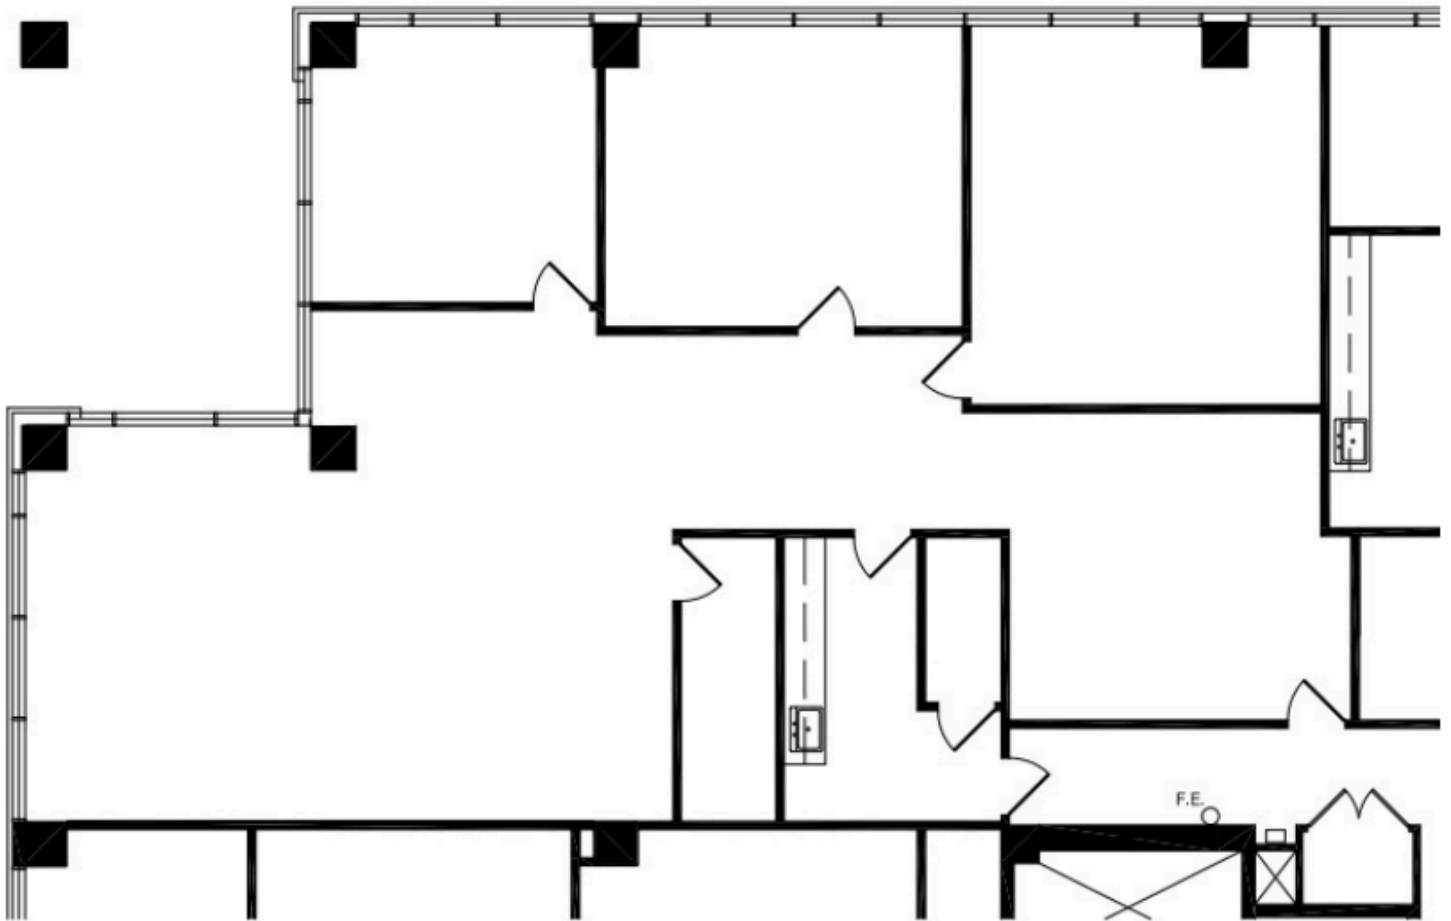

Huntington Square II

3450 Lakeside Drive
Miramar, FL 33027

Suite 350 | 2,900 SF

For more information please contact:

Brady Titcomb
Executive Vice President
brady.titcomb@jll.com
+1 954 653 3222

Kevin McCarthy
Senior Managing Director
kevin.mccarthy@jll.com
+1 561 292 2668