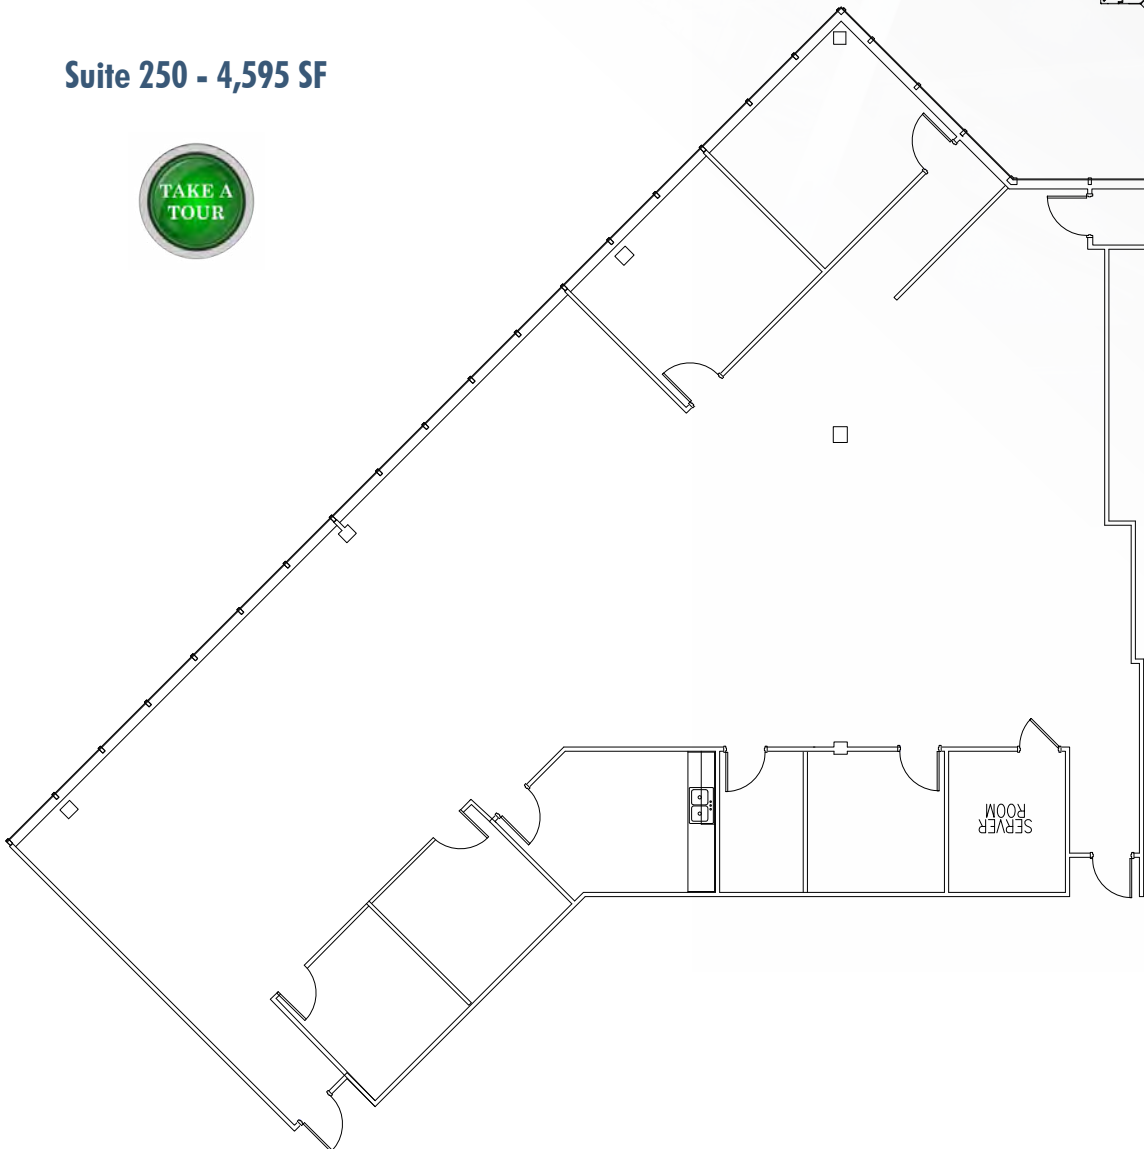

CONCOURSE CENTER

BUILDING III

3505 EAST FRONTAGE ROAD
TAMPA, FL 33607

Suite 250 - 4,595 SF

Contacts:

ROXANNE KEMPH
+1 813 787 1068
roxanne.kemph@cbre.com

KELLEY MATHESON
+1 813 273 8489
kelley.matheson@cbre.com