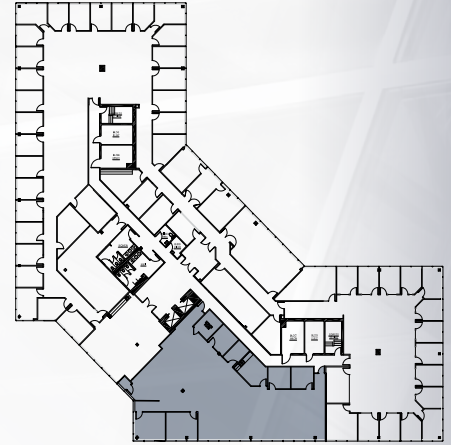

CONCOURSE CENTER

BUILDING III

3505 EAST FRONTAGE ROAD
TAMPA, FL 33607

Suite 250 - 4,595 SF

Contacts:

ROXANNE KEMPH
+1 813 787 1068
roxanne.kemph@cbre.com

KELLEY MATHESON
+1 813 273 8489
kelley.matheson@cbre.com