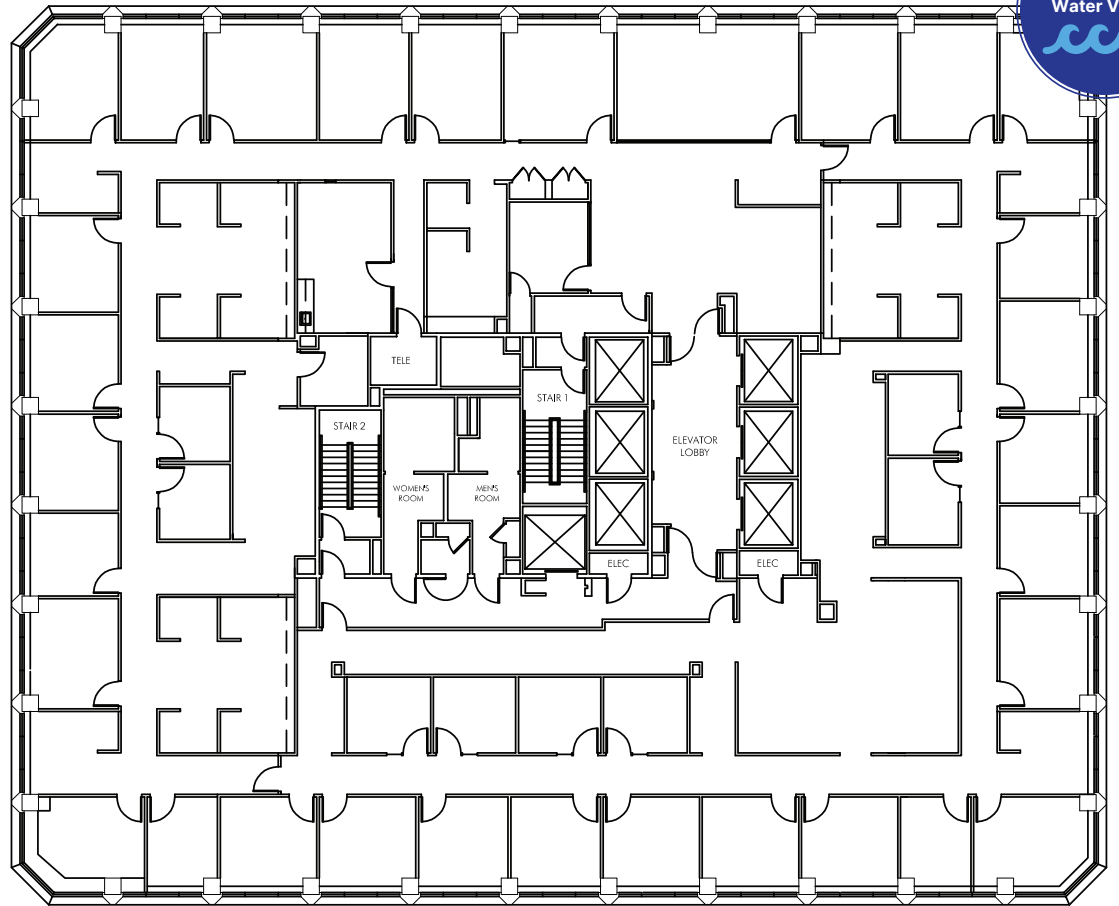

Suite 900

14,178 RSF

601

- Ideal for law firm/professional services
- 38 private offices
- Conference room
- Kitchen
- Available now

CLAY STREET

MONTGOMERY STREET

Kelly Glass
415.322.5062
kelly.glass@avisonyoung.com
RE Lic #01335179